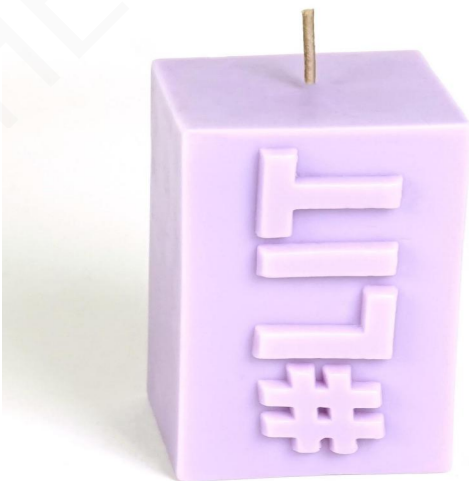

MODEL: HSC-010
NAME : Trump head candle
SIZE: 4.5*7.5*8cm
REMARKS: Customized scent