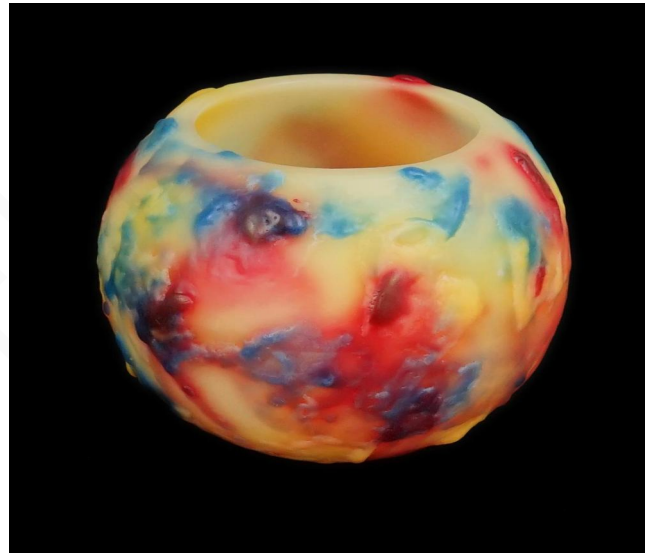

MODEL: HSC-034
NAME : Shaped pillar candle
SIZE: 8.5*12cm
REMARKS: Customized scent

MODEL: HSC-035
NAME : Shaped candle
SIZE: 10*13*25cm
REMARKS: Customized scent

MODEL: HSC-036
NAME : House candle
SIZE: 5.5*6*11cm
REMARKS: Customized scent

MODEL: HSC-037
NAME : Revolving pattern candle
SIZE: 12*12cm
REMARKS: Customized scent

MODEL: HSC-038
NAME : Shaped pillar candle
SIZE: 7*33cm
REMARKS: Customized scent

MODEL: HSC-039
NAME : Shaped pillar candle
SIZE: 7*16cm
REMARKS: Customized scent

MODEL: HSC-040
NAME : fluted pillar candle
SIZE: 4.5*6.5*9cm
REMARKS: Customized scent

MODEL: HSC-041
NAME : Shaped candle
SIZE: 4*12*22cm
REMARKS: Customized scent

MODEL: HSC-042
NAME : Round ball candle
SIZE: 10.5*11cm
REMARKS: Customized scent