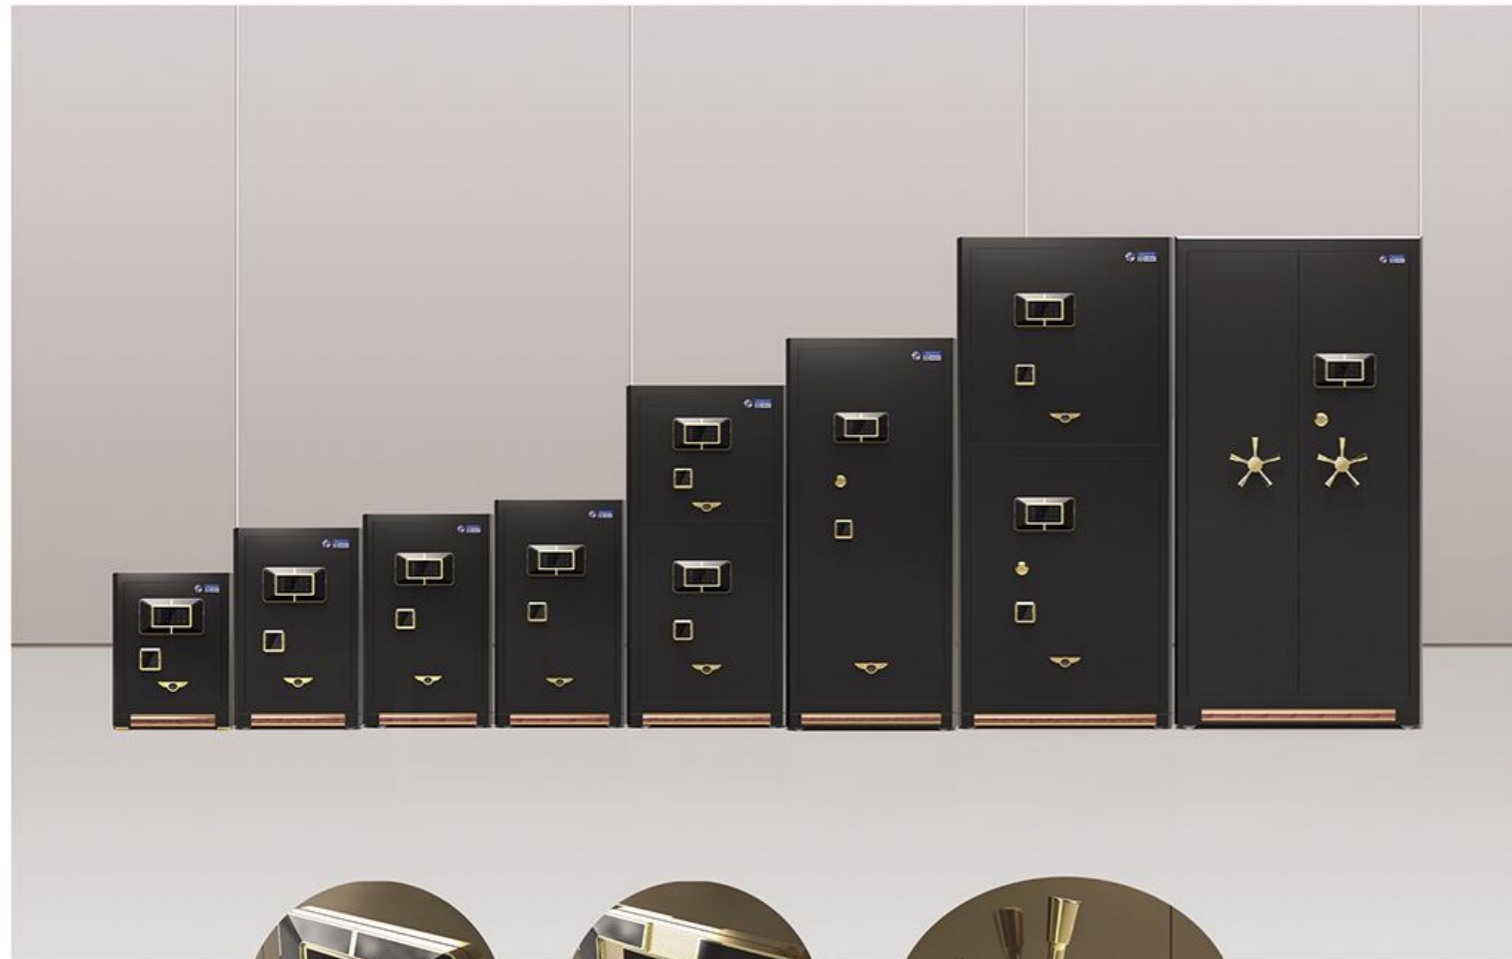

# Shengling Safe 盛凌保险柜

**SAFE / SERIES**

安全与科技的结合  
技术迭代 智享生活

Combining safety and technology Technology iteration, smart life

滑盖指纹电子锁  
Slide-type fingerprint electronic lock

应急钥匙插孔 指纹触摸屏  
Emergency key socket fingerprint touchscreen