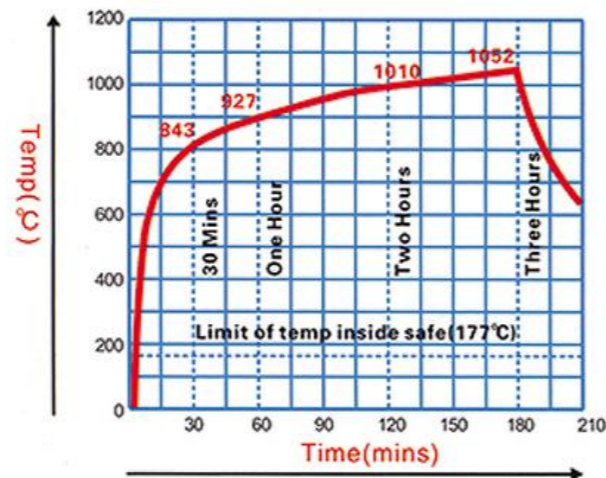

Fire Endurance Test