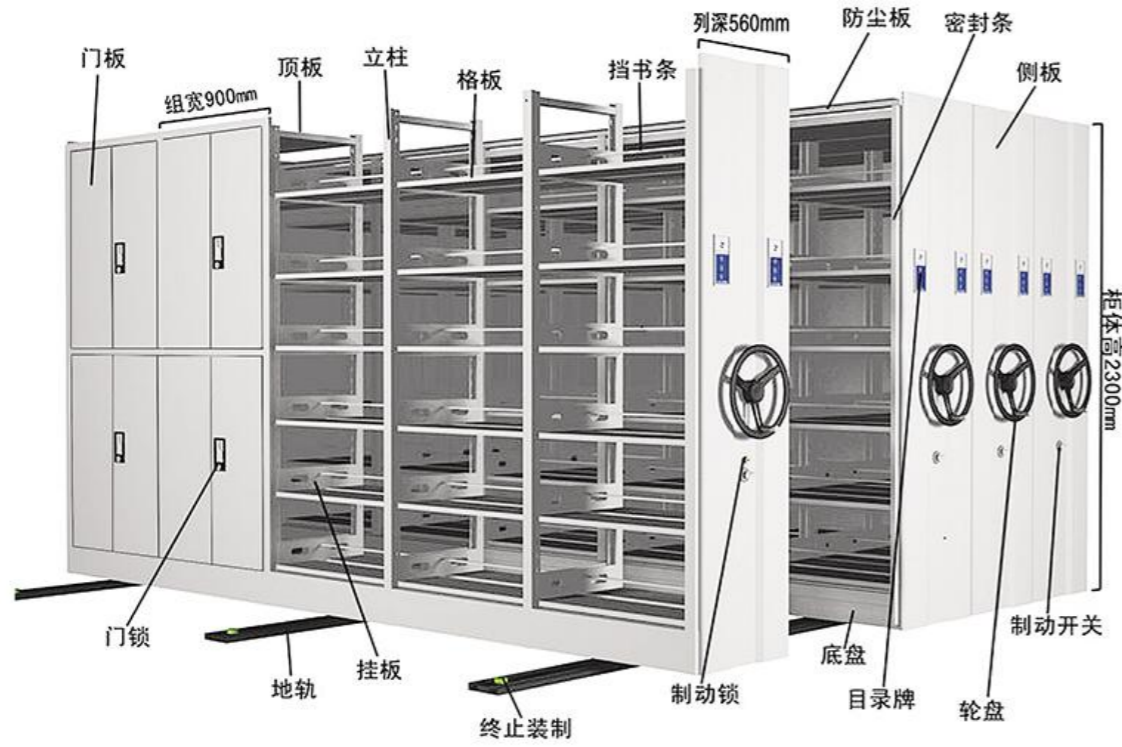

手动密集柜结构图

Manual intensive cabinet