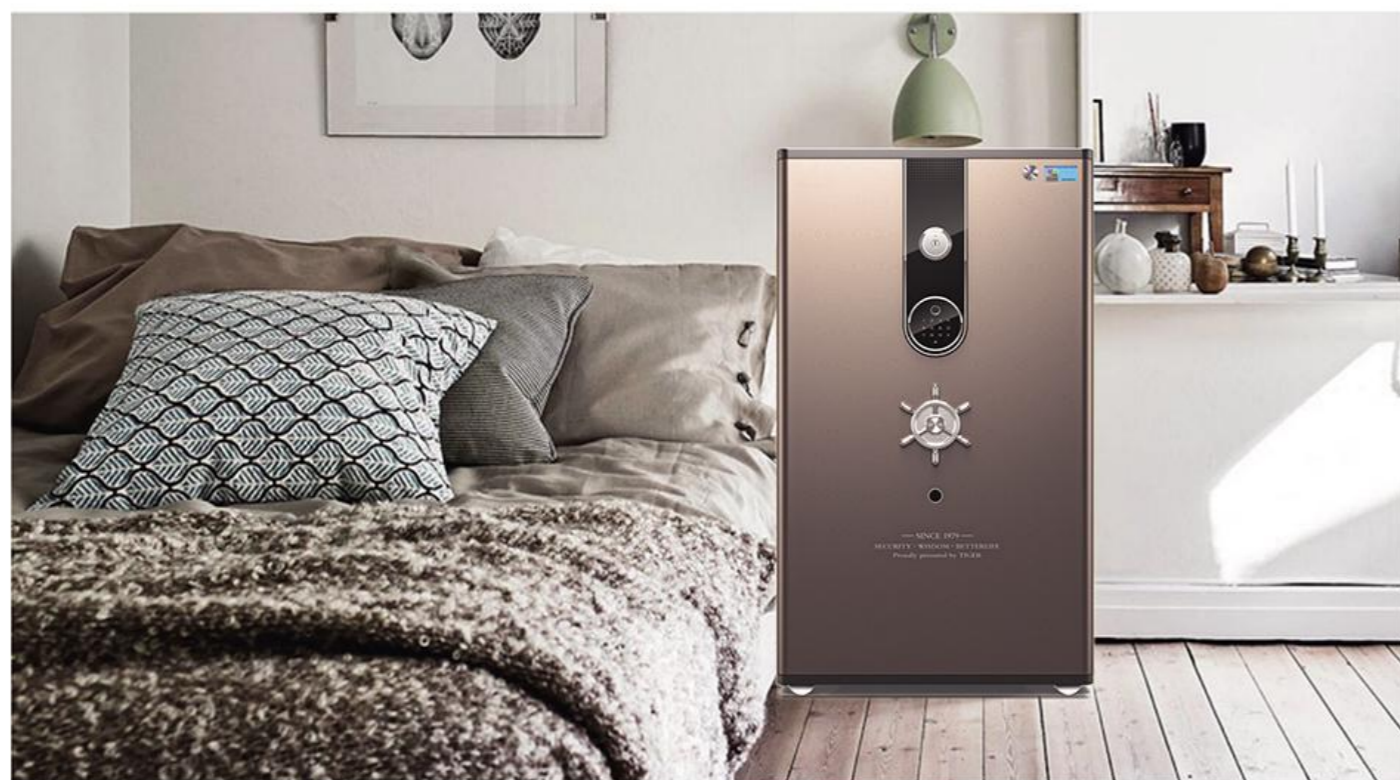

Hanhai Safe 瀚海保险柜

SAFE SERIES

安全与科技的结合
技术迭代 智享生活

Combining safety and technology Technology iteration, smart life