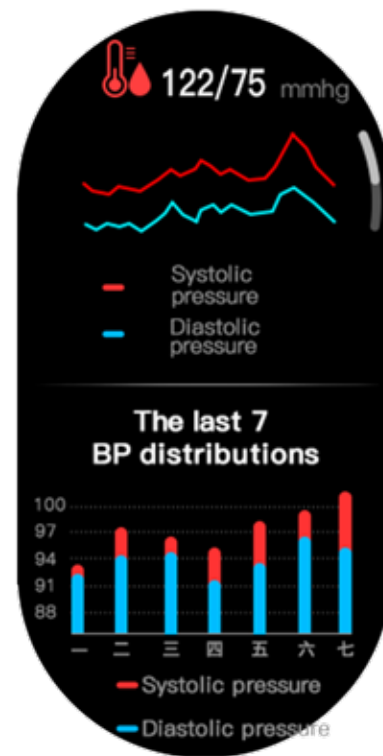

Multiple Menus Are Selected on UI

Classic CX type quick brush menu, can turn on constant mode, vibration mode, wisdom
life tentacle

Health Data Monitoring

The watch integrates more than 10 kinds of health management functions, such as breathing training, stress test, scientific sleep management, blood oxygen detection, monitoring and reminding, etc., to monitor physical and mental health at 360 degrees.

High strength encryption protection.

Blood Oxygen Detection + 24-Hour Heart Rate Monitoring

R1 built-in breathing training, stress testing, scientific sleep management, blood oxygen detection, monitoring reminders and other health management functions, 360-degree monitoring of physical and mental health. The new blood oxygen sensor is blessed, and four groups of LED light clusters and photodiodes are integrated in the new crystal glass watch back, which cooperate with the new WearFit PRO app to judge your blood oxygen level and monitor your health at all times.