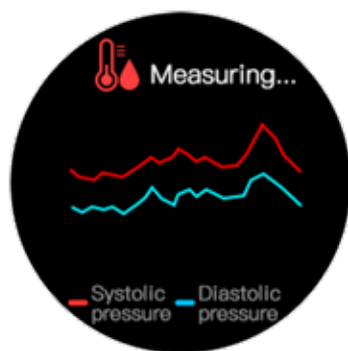

Multiple Menus Are Selected on UI

Classic CX type quick brush menu, can turn on constant mode, vibration mode, wisdom
life tentacle

Health Data Monitoring

The watch integrates more than 10 kinds of health management functions, such as breathing training, stress test, scientific sleep management, blood oxygen detection, monitoring and reminding, etc., to monitor physical and mental health at 360 degrees.

High strength encryption protection.

Blood Oxygen Detection + 24-Hour Heart Rate Monitoring

R1 built-in breathing training, stress testing, scientific sleep management, blood oxygen detection, monitoring reminders and other health management functions, 360-degree monitoring of physical and mental health. The new blood oxygen sensor is blessed, and four groups of LED light clusters and photodiodes are integrated in the new crystal glass watch back, which cooperate with the new WearFit PRO app to judge your blood oxygen level and monitor your health at all times.