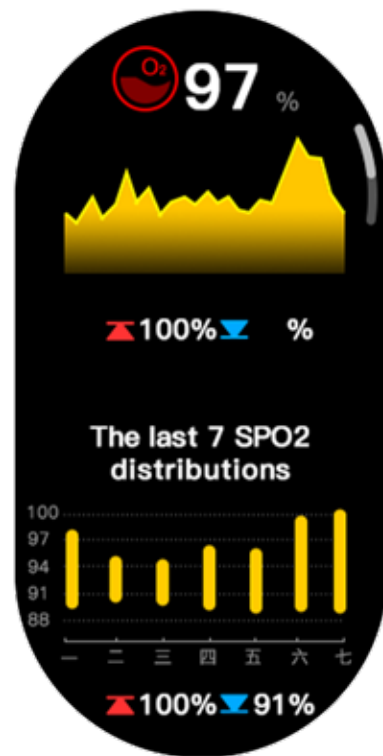

Blood Oxygen Detection + 24-Hour Heart Rate Monitoring

R1 built-in breathing training, stress testing, scientific sleep management, blood oxygen detection, monitoring reminders and other health management functions, 360-degree monitoring of physical and mental health. The new blood oxygen sensor is blessed, and four groups of LED light clusters and photodiodes are integrated in the new crystal glass watch back, which cooperate with the new WearFit PRO app to judge your blood oxygen level and monitor your health at all times.