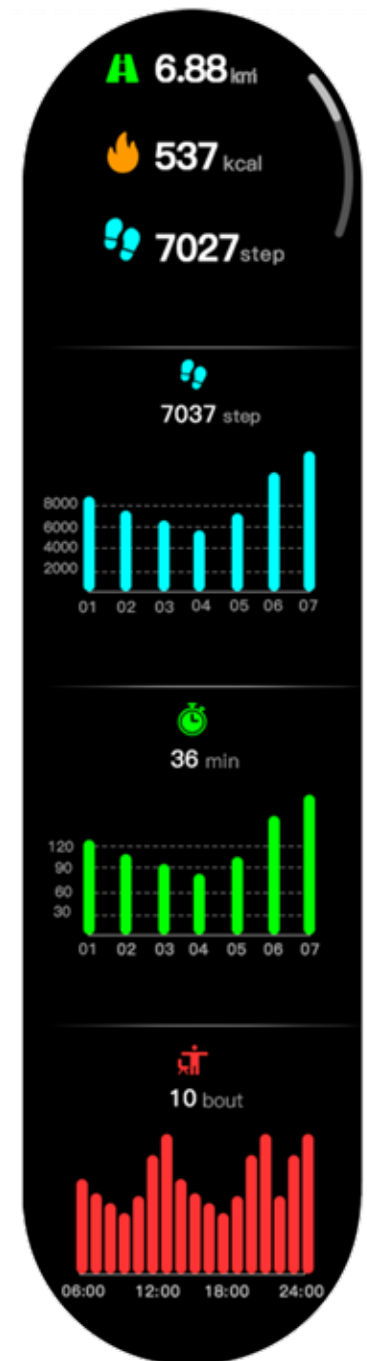

IP67 Waterproof

* It is recommended not to wear it when taking a hot bath.

IP67 waterproof grade, It can be waterproof in daily life such as washing hands and getting caught in the rain.