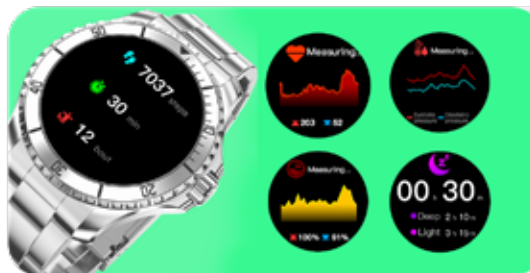

Health data monitoring

It integrates more than 10 kinds of health management functions, such as respiratory training, stress test, scientific sleep management, blood oxygen detection, monitoring and reminder, etc.

4