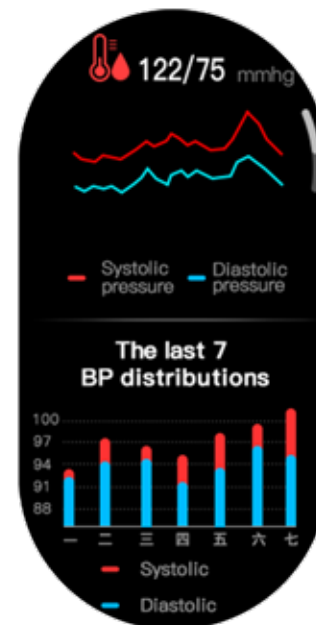

Multiple Menus Are Selected on UI

Classic CX type quick brush menu, can turn on constant mode, vibration mode, wisdom
life tentacle

Health Data Monitoring

The watch integrates more than 10 kinds of health management functions, such as breathing training, stress test, scientific sleep management, blood oxygen detection, monitoring and reminding, etc., to monitor physical and mental health at 360 degrees.

High strength encryption protection.

Blood Oxygen Detection + 24-Hour Heart Rate Monitoring

R1 built-in breathing training, stress testing, scientific sleep management, blood oxygen detection, monitoring reminders and other health management functions, 360-degree monitoring of physical and mental health. The new blood oxygen sensor is blessed, and four groups of LED light clusters and photodiodes are integrated in the new crystal glass watch back, which cooperate with the new WearFit PRO app to judge your blood oxygen level and monitor your health at all times.