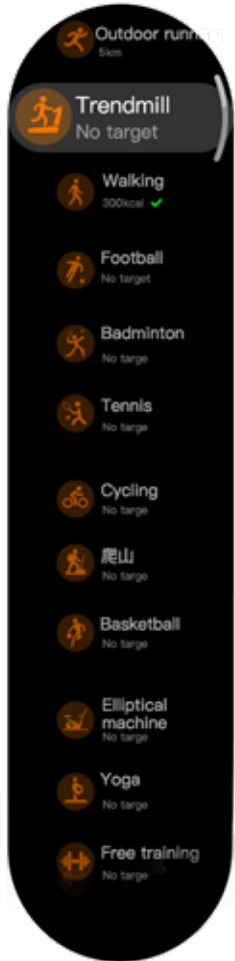

8

Core USP

Switch global languages at will

The bracelet has a built-in global 21 countries watch UI language, synchronously configured with 21-country message reminder push, and the watch can be switched with one button, and the personality can be chosen at will.

Multiple Menus Are Selected on UI

Classic CX type quick brush menu, can turn on constant mode, vibration mode, wisdom
life tentacle

Health Data Monitoring

The watch integrates more than 10 kinds of health management functions, such as breathing training, stress test, scientific sleep management, blood oxygen detection, monitoring and reminding, etc., to monitor physical and mental health at 360 degrees.

High strength encryption protection.

Blood Oxygen Detection + 24-Hour Heart Rate Monitoring

R1 built-in breathing training, stress testing, scientific sleep management, blood oxygen detection, monitoring reminders and other health management functions, 360-degree monitoring of physical and mental health. The new blood oxygen sensor is blessed, and four groups of LED light clusters and photodiodes are integrated in the new crystal glass watch back, which cooperate with the new WearFit PRO app to judge your blood oxygen level and monitor your health at all times.

Side Button

The side key knob can switch the dial, turn the page, switch the interface, zoom in / out, brightness control and other operations.

The Exclusive Overall Screen of 1.28 ultra-narrow border Accounts For 96%