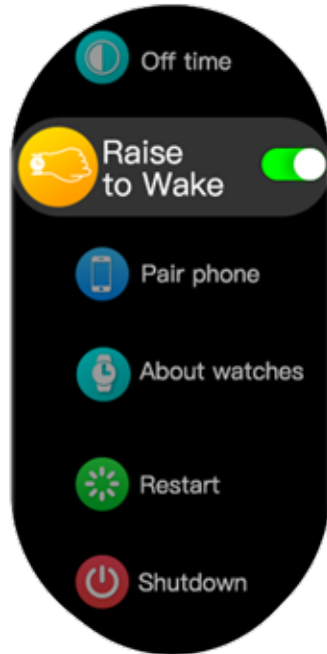

Multiple Menus Are Selected on UI

Classic CX type quick brush menu, can turn on constant mode, vibration mode, wisdom
life tentacle

Health Data Monitoring

The watch integrates more than 10 kinds of health management functions, such as breathing training, stress test, scientific sleep management, blood oxygen detection, monitoring and reminding, etc., to monitor physical and mental health at 360 degrees.

High strength encryption protection.

Blood Oxygen Detection + 24-Hour Heart Rate Monitoring

R1 built-in breathing training, stress testing, scientific sleep management, blood oxygen detection, monitoring reminders and other health management functions, 360-degree monitoring of physical and mental health. The new blood oxygen sensor is blessed, and four groups of LED light clusters and photodiodes are integrated in the new crystal glass watch back, which cooperate with the new WearFit PRO app to judge your blood oxygen level and monitor your health at all times.

Side Button

The side key knob can switch the dial, turn the page, switch the interface, zoom in / out, brightness control and other operations.

The Exclusive Overall Screen of 1.28 ultra-narrow border Accounts For 96%

Bright colors, high saturation and better contrast. Even in the bright light, the details are clear and pleasing to the eye. Small fuselage, but hold up a larger screen share.

Custom Component

Personalized custom shortcut components to meet your daily habits.