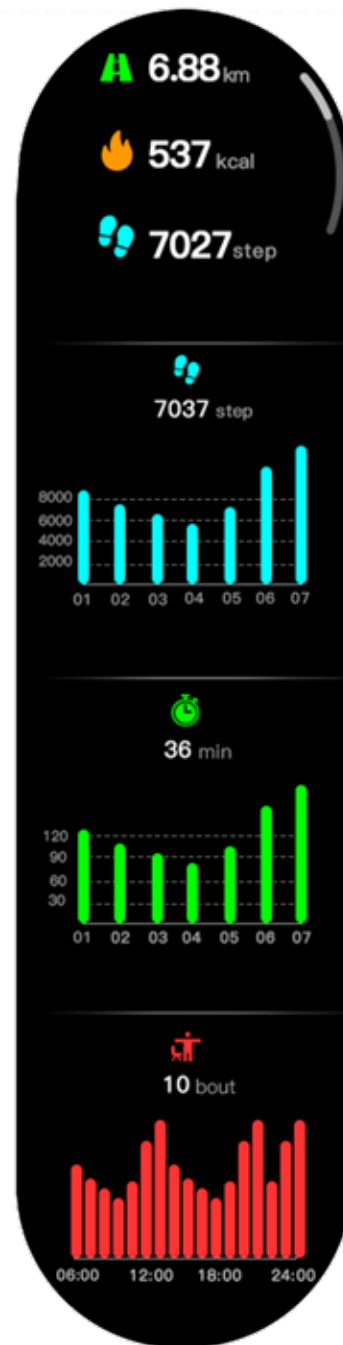

Multiple Menus Are Selected on UI

Classic CX type quick brush menu, can turn on constant mode, vibration mode, wisdom
life tentacle

Health Data Monitoring

The watch integrates more than 10 kinds of health management functions, such as breathing training, stress test, scientific sleep management, blood oxygen detection, monitoring and reminding, etc., to monitor physical and mental health at 360 degrees.

Side Button

The side key knob can switch the dial, turn the page, switch the interface, zoom in / out, brightness control and other operations.

The Exclusive Overall Screen of 1.28 ultra-narrow border Accounts For 96%