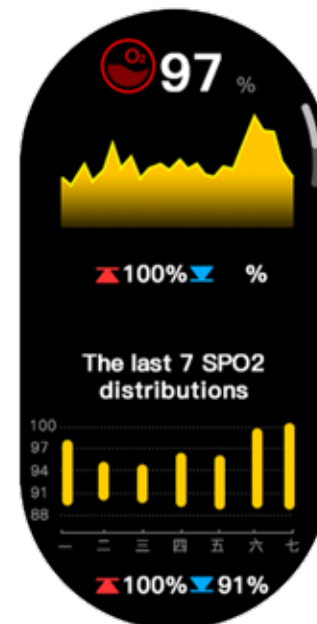

Multiple Menus Are Selected on UI

Classic CX type quick brush menu, can turn on constant mode, vibration mode, wisdom
life tentacle

Health Data Monitoring

The watch integrates more than 10 kinds of health management functions, such as breathing training, stress test, scientific sleep management, blood oxygen detection, monitoring and reminding, etc., to monitor physical and mental health at 360 degrees.

High strength encryption protection.

Blood Oxygen Detection + 24-Hour Heart Rate Monitoring

R1 built-in breathing training, stress testing, scientific sleep management, blood oxygen detection, monitoring reminders and other health management functions, 360-degree monitoring of physical and mental health. The new blood oxygen sensor is blessed, and four groups of LED light clusters and photodiodes are integrated in the new crystal glass watch back, which cooperate with the new WearFit PRO app to judge your blood oxygen level and monitor your health at all times.