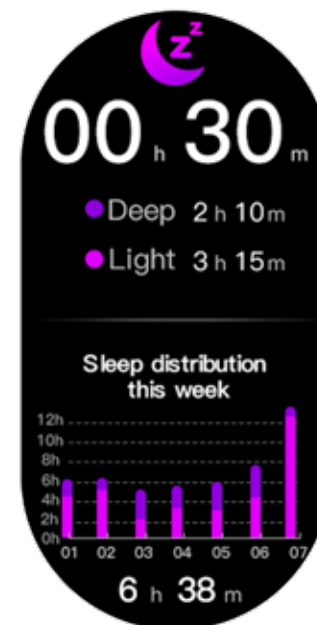

Multiple Menus Are Selected on UI

Classic CX type quick brush menu, can turn on constant mode, vibration mode, wisdom
life tentacle

Health Data Monitoring

The watch integrates more than 10 kinds of health management functions, such as breathing training, stress test, scientific sleep management, blood oxygen detection, monitoring and reminding, etc., to monitor physical and mental health at 360 degrees.

High strength encryption protection.

Blood Oxygen Detection + 24-Hour Heart Rate Monitoring

R1 built-in breathing training, stress testing, scientific sleep management, blood oxygen detection, monitoring reminders and other health management functions, 360-degree monitoring of physical and mental health. The new blood oxygen sensor is blessed, and four groups of LED light clusters and photodiodes are integrated in the new crystal glass watch back, which cooperate with the new WearFit PRO app to judge your blood oxygen level and monitor your health at all times.

Side Button

The side key knob can switch the dial, turn the page, switch the interface, zoom in / out, brightness control and other operations.

The Exclusive Overall Screen of 1.28 ultra-narrow border Accounts For 96%